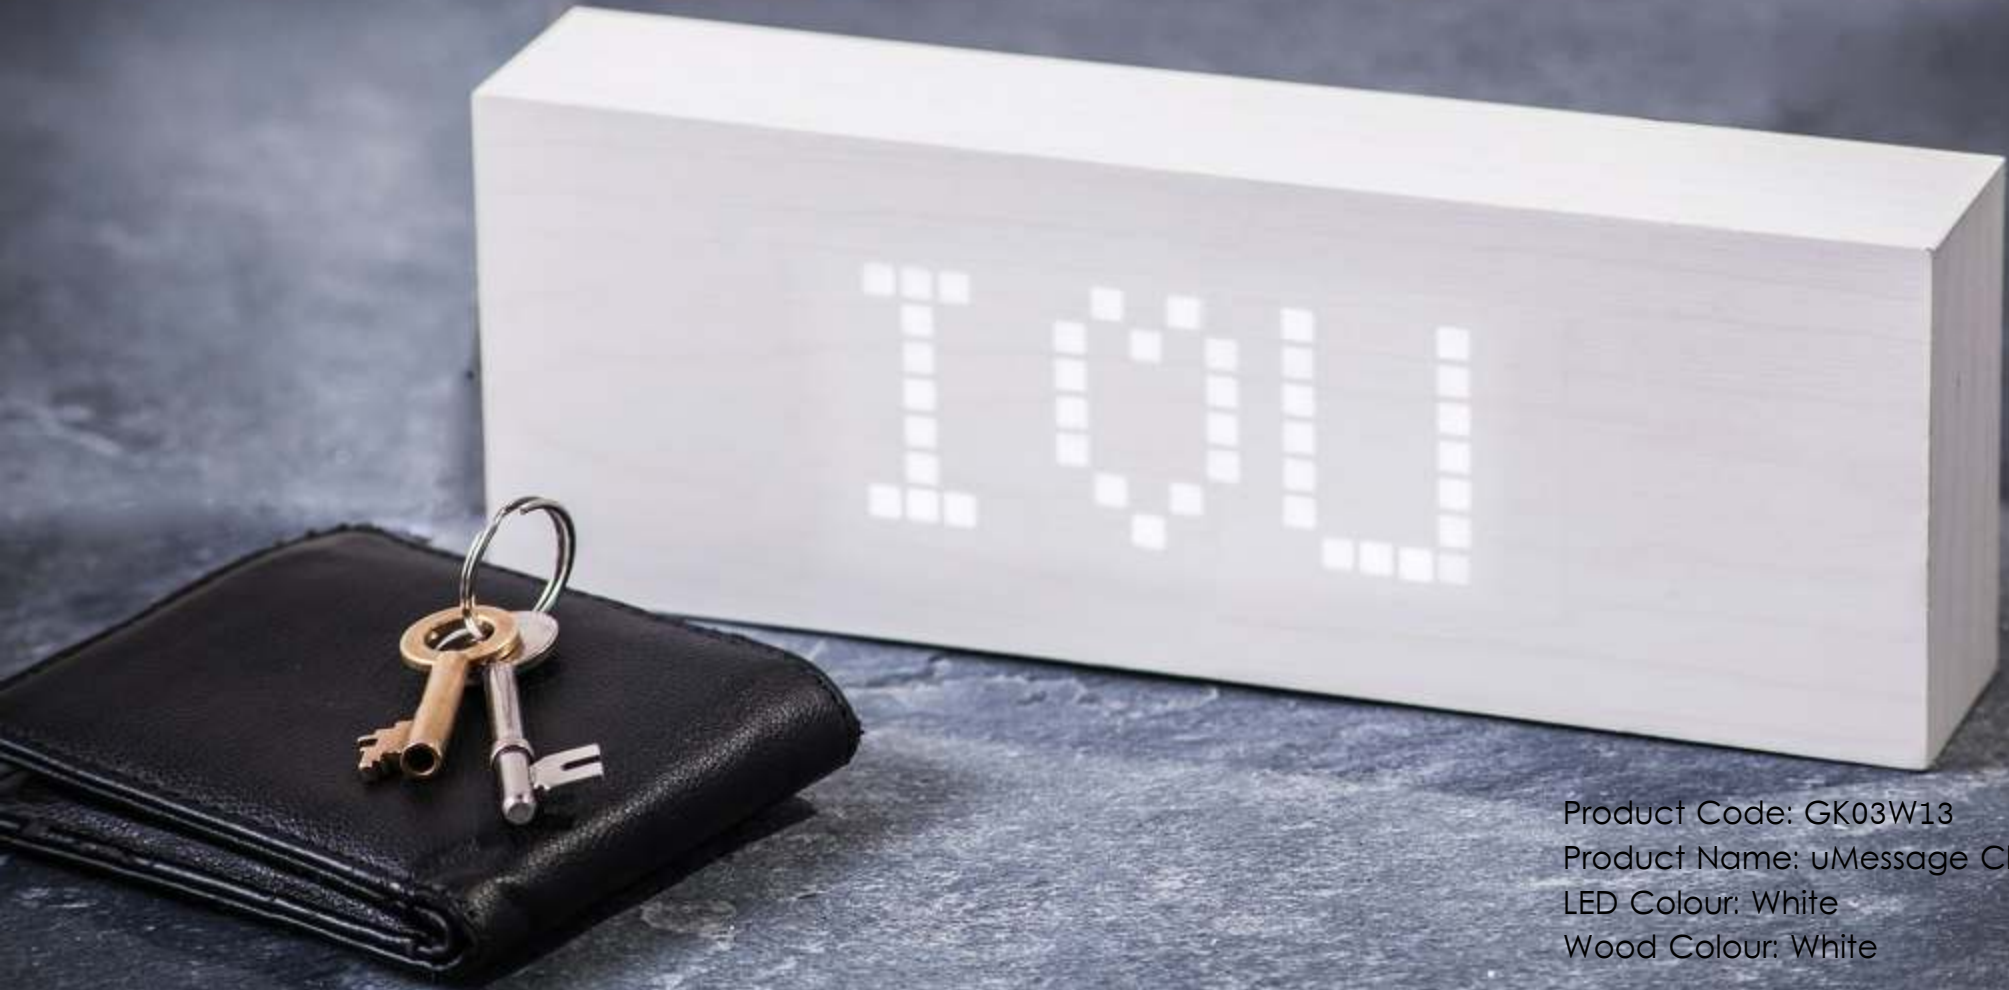

Product Code: GK03W13

Product Name: uMessage Click Clock

LED Colour: White

Wood Colour: White