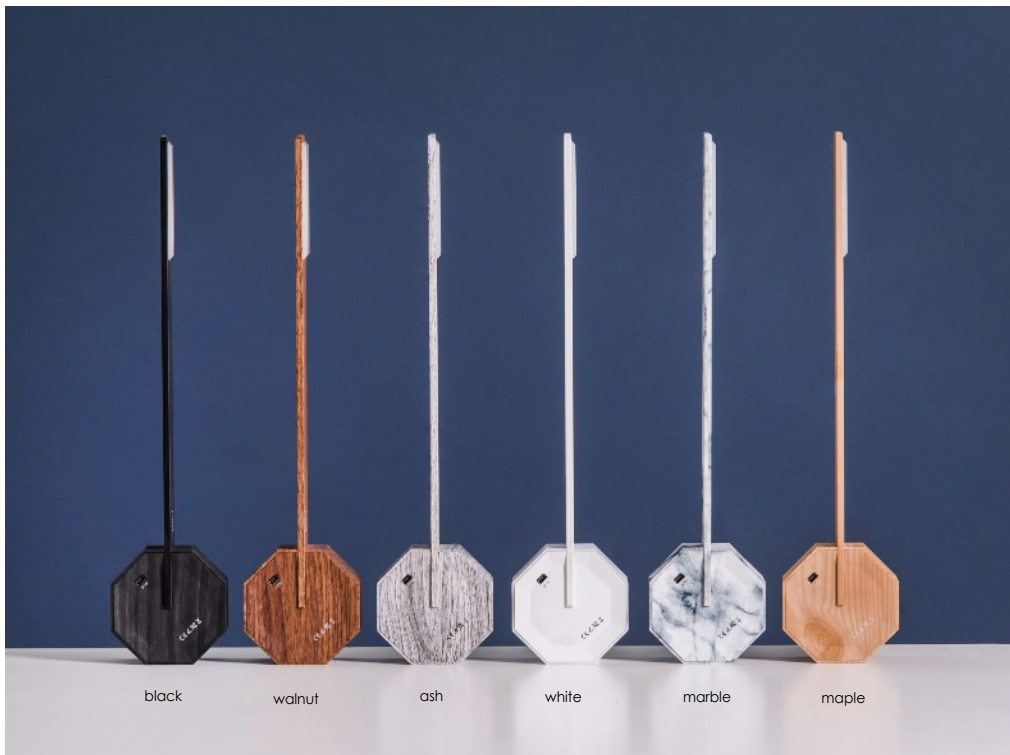

Octagon One

Portable Desk Light

The Octagon One desk lamp is the winner of 2018 Gift of the Year and also the Judge's choice award in the U.K. The Gift of the year award is the most highly respected award for home and gift product industry in Britain.

The Octagon One desk light combines the best of simple and natural effect finish to achieve its modern industrial aesthetic. The focal point of the design is a beautifully shaped Octagon wood/marble finish base with touch control button and in-built rechargeable battery which makes it to be a totally wireless desk lamp and allows it to be positioned at three different angles. Mounted in the base is a milled aluminium casing but in wood finish which contains 36 high quality LED light bead with light diffusing cover.

Octagon One is a purposeful yet organic design, as well as a warm addition to any desk or office space.