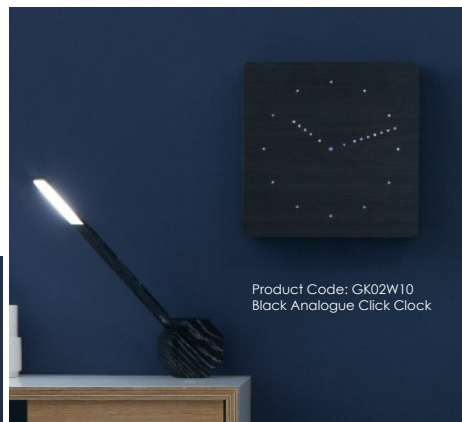

Analog Click Clock Collection

Available in Ash, Black, Aluminium/Grey, Walnut