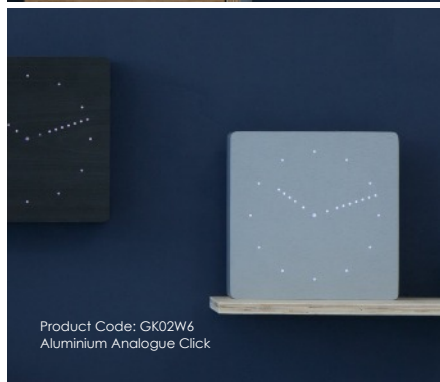

Analog Click Clock Collection

Available in Ash, Black, Aluminium/Grey, Walnut