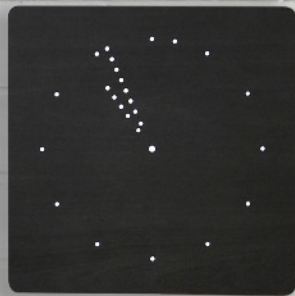

Analogue clickClock™

Inspired from the nature of simplicity and the look of a traditional analogue clock face, the NEW Analogue Click Clock designed by Gingko has a ultra-stylish and contemporary look. The cutting edge and aesthetical design makes it stand out from any traditional or digital analogue clock crowd and it certainly catches people's attention no matter where you put it, in your sitting room, office, kitchen or lounge .

The Analogue Click Clock can be placed on the table/shelf, or it can also be wall mounted. It meets people's desire for adding an unusual and aesthetically pleasing objet d'art in their living or working space, as well as telling the time in a very inspiring way.

Plus, the second dot moves every second on the circle face and looks like it's magically dancing on this beautiful piece of design, which makes it even more inspiring and appealing.

The Analogue Click Clock still features an alarm and sound activated functions, the same as our other click clocks. It can also be set to display permanently.