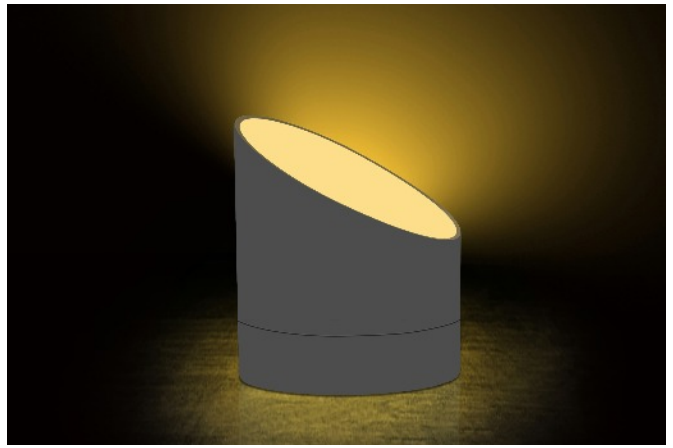

G003C15
Flip Click Clock - Cherry

meet

EDGE™
Light Alarm Clock

Inspired from the cutting edge of bamboo, the brand new Gingko Edge Light Alarm Clock is very unique and a must-have edgy design. It's a smart and stylish space saving way to have a clock and a light at the same time either on your bedside or office table, or even simply fancy a nice travel light and clock.

The Edge Light Alarm Clock designed and manufactured by Gingko reflects their design ethos and commitment to modern, functional yet stylish and great design.

Emotion meets functionality

A alarm clock for every day and a light for every night.

Nothing is more inspiring than a moment of lighting up the darkness

The Edge Light Alarm Clock is consistent.

Technology supports the functionality of this design. With an innovative and integrated **ball-switch**, The Edge Light Alarm Clock can turn into a dimmable light once you flip it over from the clock face. Use this before going to bed, it creates a very **soft and cozy** ambient light for you and helps you prepare for your sleep. Or you can sleep along with it while not disturbing you as it's fully dimmable. It's there waiting for you, whenever you need it in the dark or while you're awake, **bright or soft, cozy or calm...**