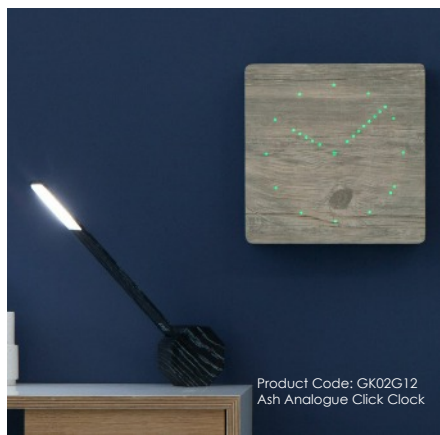

Analog Click Clock Collection

Available in Ash, Black, Aluminium/Grey, Walnut