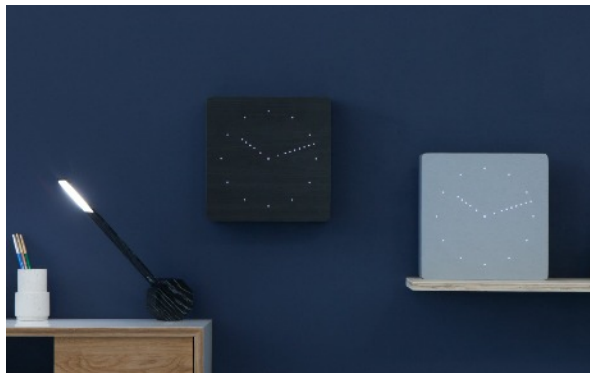

Analog Click Clock Collection

Available in Ash, Black, Aluminium/Grey, Walnut