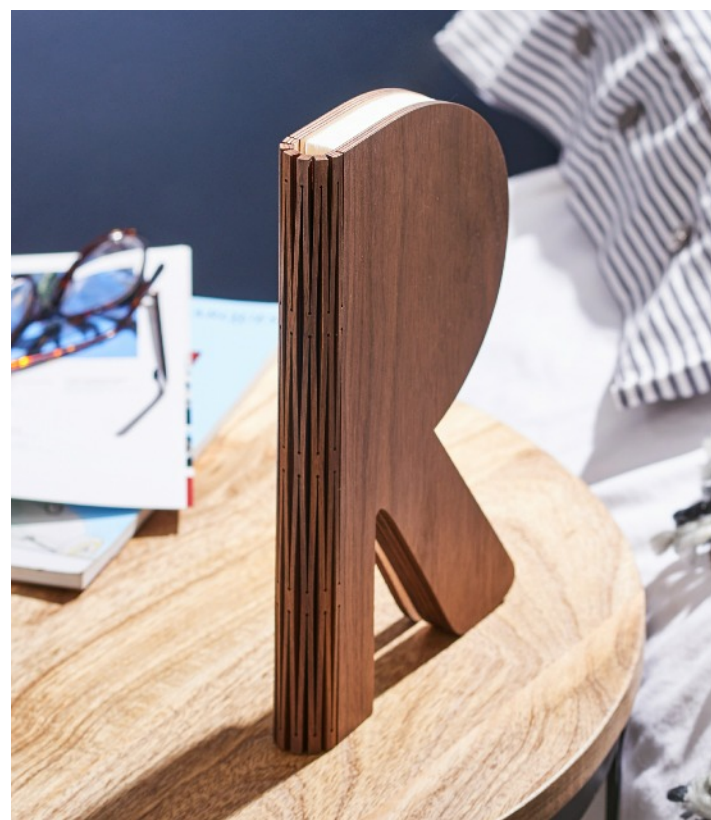

Features and Specifications

Specifications are the units of how the product is being formed and features are the elements of how the product is working, below is a list of features and specifications of the R Space Lamp:

- powered by in-built 2500 mAh rechargeable battery with USB charging cable
- USB charging or plug adapter power Voltage: 5V
- natural wood finishes in walnut and maple
- remote control or open-and-shut operated
- dimmable
- colour light temperature: cool white (5000k) or soft warm yellow white (2700k)
- rated power: 4.5W
- battery life: 8 hours in brightness mode and 72 hours in least brightness mode
- charging time: 3-4 hours
- product size: when closed: 145 x 250 x 25mm / 5.70'' x 9.84'' x 0.98'' (L*W*H)
- product size: when opened: 290 x 250 / 11.40''x 9.84