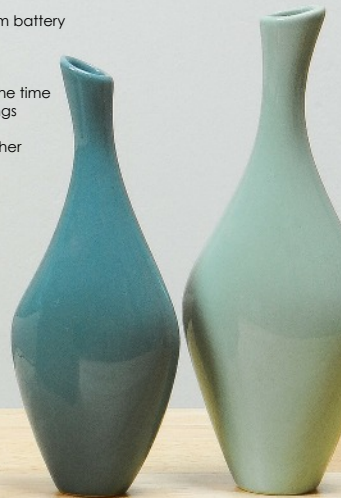

- display time, date and temperature alternately
- sound or touch activated LED display
- 12/24 hours clock
- temperature display can be in Celsius or Fahrenheit
- European or American date format display setting
- auto dimmer
- can set on permanent time display
- product size: L 15 x W 4.5 x H 10 cm
- product weight: 550 g

- portable display, powered by integrated rechargeable lithium battery (plug charging adapter included)
- battery life : 5-7 days on permanent display and 2-3 months in sound activated display.
- charging time: 3-4 hours (can have the clock plugged in all the time)
- in-built internal memory battery to keep all your custom settings
- regular setting setting with snooze function
- product material: MDF wood with different wood effect or other material effect finish