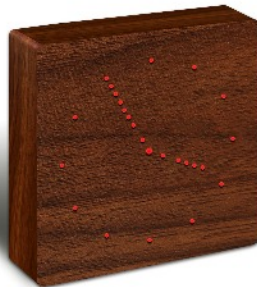

Product Code: GK02R8
Walnut Analogue Click Clock