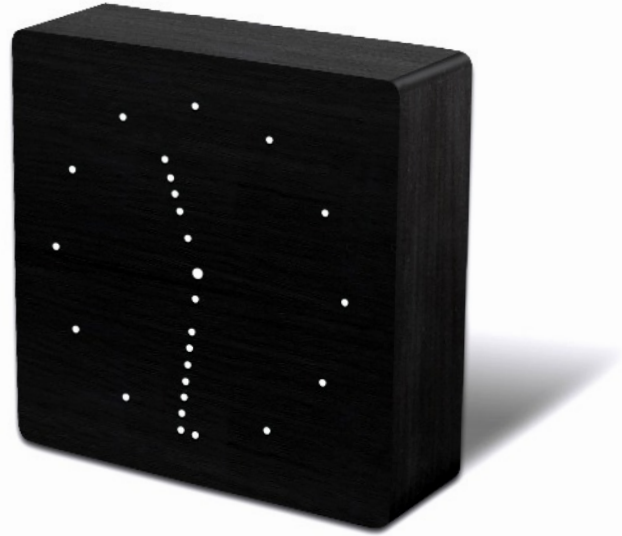

Analogue clickclock™

Inspired from the nature of simplicity and the look of a traditional analogue clock face, the NEW Analogue Click Clock designed by Gingko has a ultra-stylish and contemporary look. The cutting edge and aesthetical design makes it stand out from any traditional or digital analogue clock crowd and it certainly catches people's attention no matter where you put it, in your sitting room, office, kitchen or lounge .

The Analogue Click Clock can be placed on the table/shelf, or it can also be wall mounted. It meets people's desire for adding an unusual and aesthetically pleasing objet d'art in their living or working space, as well as telling the time in a very inspiring way.

Plus, the second dot moves every second on the circle face and looks like it's magically dancing on this beautiful piece of design, which makes it even more inspiring and appealing.

The Analogue Click Clock still features an alarm and sound activated functions, the same as our other click clocks. It can also be set to display permanently.

Product Code: GK02W10
Black Analogue Click Clock

Product Technical Features

- time display in a traditional analogue face combining with the modern and latest LED display technology
- Analogue display face automatically switches off when it's quiet and light up as a response to clicked fingers or clapped hands, or it can be set display permanently.
- power supply: DC5V/0.5-1A plug adapter (included) or in built back-up rechargeable battery
- in built rechargeable back-up battery life: approx 2 days in permanent display or 2 weeks in sound activated display.
- alarm with snooze
- LED display light: white in black and aluminium finish, green in ash finish and red in walnut finish.
- product material: MDF Wood with wood or aluminium effect veneer
- product size: 250 x 250 x 65mm (L x H x D)
- product weight: 1200 g