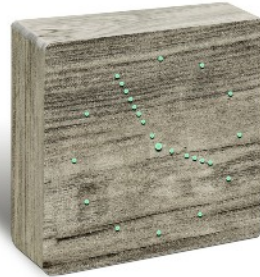

Plus, the second dot moves every second on the circle face and looks like it's magically dancing on this beautiful piece of design, which makes it even more inspiring and appealing.

The Analogue Click Clock still features an alarm and sound activated functions, the same as our other click clocks. It can also be set to display permanently.

Product Code: GK02W10
Black Analogue Click Clock

Product Technical Features

- time display in a traditional analogue face combining with the modern and latest LED display technology
- Analogue display face automatically switches off when it's quiet and light up as a response to clicked fingers or clapped hands, or it can be set display permanently.
- power supply: DC5V/0.5-1A plug adapter (included) or in built back-up rechargeable battery
- in built rechargeable back-up battery life: approx 2 days in permanent display or 2 weeks in sound activated display.
- alarm with snooze
- LED display light: white in black and aluminium finish, green in ash finish and red in walnut finish.
- product material: MDF Wood with wood or aluminium effect veneer
- product size: 250 x 250 x 65mm (L x H x D)
- product weight: 1200 g

Product Code: GK02W10
Black Analogue Click Clock

Product Code: GK02R8
Walnut Analogue Click Clock

Product Code: GK02G12
Ash Analogue Click Clock

Product Code: GK02W6
Aluminium Analogue Click Clock

Product Code: GK02R8
Walnut Analogue Click Clock