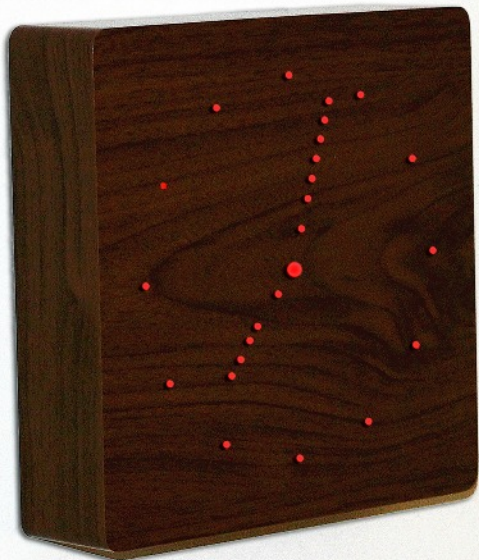

The Analogue Click Clock can be placed on the table/shelf, or it can also be wall mounted. It meets people's desire for adding an unusual and aesthetically pleasing objet d'art in their living or working space, as well as telling the time in a very inspiring way.

Plus, the second dot moves every second on the circle face and looks like it's magically dancing on this beautiful piece of design, which makes it even more inspiring and appealing.

The Analogue Click Clock still features an alarm and sound activated functions, the same as our other click clocks. It can also be set to display permanently.

Product Code: GK02W10
Black Analogue Click Clock

Product Technical Features

- time display in a traditional analogue face combining with the modern and latest LED display technology
- Analogue display face automatically switches off when it's quiet and light up as a response to clicked fingers or clapped hands, or it can be set display permanently.
- power supply: DC5V/0.5-1A plug adapter (included) or in built back-up rechargeable battery
- in built rechargeable back-up battery life: approx 2 days in permanent display or 2 weeks in sound activated display.
- alarm with snooze
- LED display light: white in black and aluminium finish, green in ash finish and red in walnut finish.
- product material: MDF Wood with wood or aluminium effect veneer
- product size: 250 x 250 x 65mm (L x H x D)
- product weight: 1200 g

Product Code: GK02W10
Black Analogue Click Clock

Product Code: GK02R8
Walnut Analogue Click Clock

Product Code: GK02G12
Ash Analogue Click Clock

Product Code: GK02W6
Aluminium Analogue Click Clock

Product Code: GK02R8
Walnut Analogue Click Clock