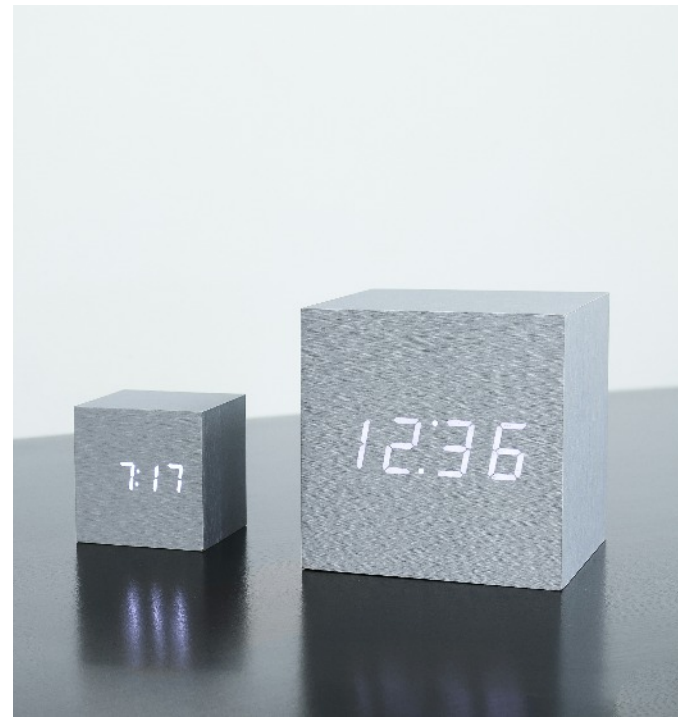

MAXI cube

- display time, date and temperature alternately
- LED display automatically switches off when it's quiet
- can have permanent display without going off
- 12/24 hours and Celsius or Fahrenheit format display can be selected
- European or American date format can be selected
- LED display automatically dims half between 9pm and 7am
- powered by integrated rechargeable lithium battery to have a portable display (plug charging adapter included)
- battery life after fully charged : 5-7 days in permanent display and 2-3 months in sound activated display.
- charging time: 3-4 hours (can have the clock plugged in all the time if needed)
- in-built internal memory battery to keep all your custom settings
- 3 alarms setting with snooze and 5 or 7 days alarm setting available
- product material: MDF wood with wood/aluminium effect veneer finish
- product size: L 12 x W 12 x H 12 cm
- product weight: 1000g